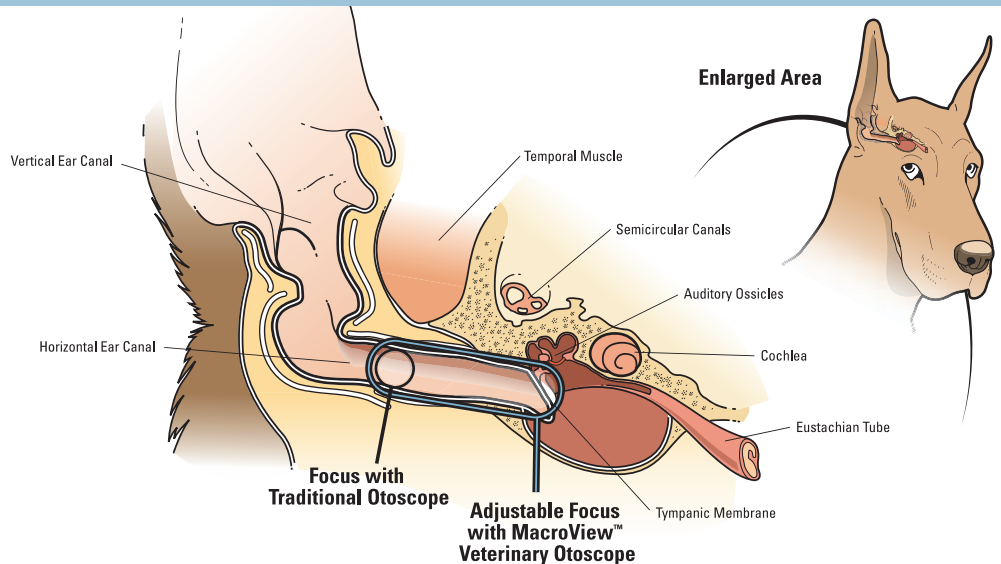

LONGER, ADJUSTABLE FOCAL LENGTH

Ordering Information

23862 MacroView Veterinary Otoscope with Specula

Accessories

- 23834 4 mm MacroView Veterinary Reusable Specula
- 23835 5 mm MacroView Veterinary Reusable Specula
- 23837 7 mm MacroView Veterinary Reusable Specula
- 23842 MacroView Veterinary Reusable Specula Set
- 23847 MacroView Veterinary 7 mm Instrumentation Specula
- 06500-U Replacement Lamp

Diagnostic Sets featuring the MacroView Veterinary Otoscope are also available.

To find out how the new Welch Allyn MacroView™ Veterinary Otoscope can give you bigger, sharper views of the ear, go to www.welchallyn.com/dvm or call 1.800.535.6663.

4341 State Street Road, Skaneateles Falls, NY 13153 USA
(p) 1.800.535.6663 (f) 1.315.685.3361 www.welchallyn.com/dvm

Advancing Frontline Care™